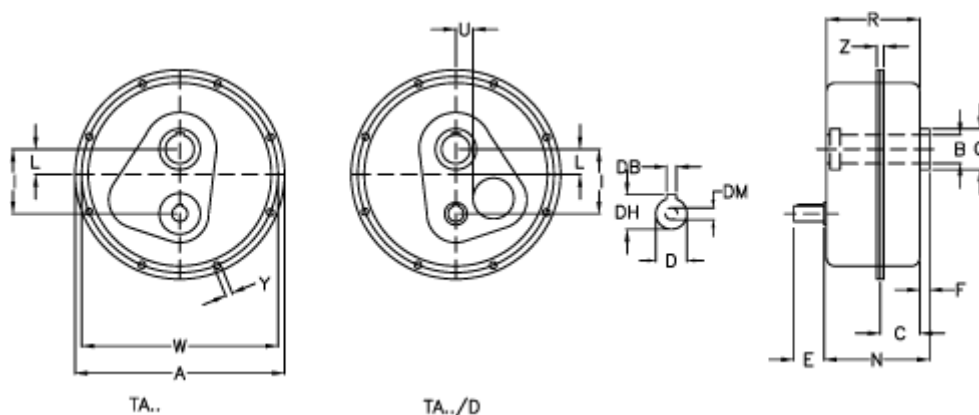

Data Sheet

Article number: 29480601000
 Description: Shaft mount. speed reducer
 TA 60.60D i=10 without lubrication

Measures

a	= 498	E = 80	W	= 468
B G7	= 60	F = 15	Weight (kg)	= 97
C	= 73	I = 174	Y	= 13.0
DB	= 10	L = 47	Z	= 28.5
Description	= TA 60.60D	N = 205.0		
DH	= 42.0	Q = 100		
D h6	= 38	R = 199.0		
DM	= M12	U = 48		